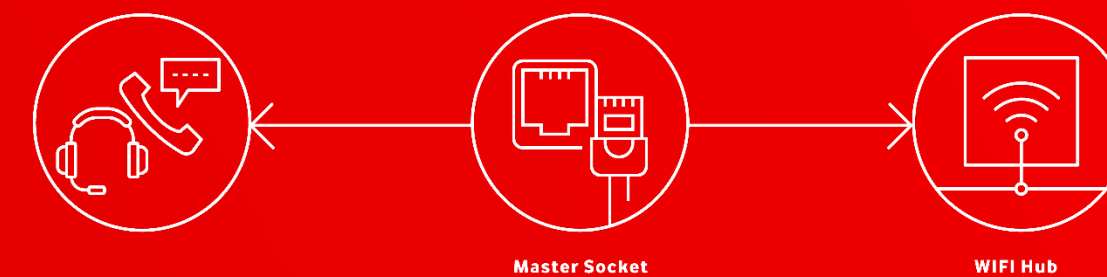

*depending on geographic availability

Two new ways to connect

Faster fibre

FTTP removes the need for traditional street cabinets and copper wires. It allows you to connect directly to your fibre provider straight from your premises without a traditional phone line.

Future-proof connectivity

SOGEA provides one singular connection, all through the internet, with no need for a telephone line – you've got everything you need within a single order.

Today – analogue voice with WLR